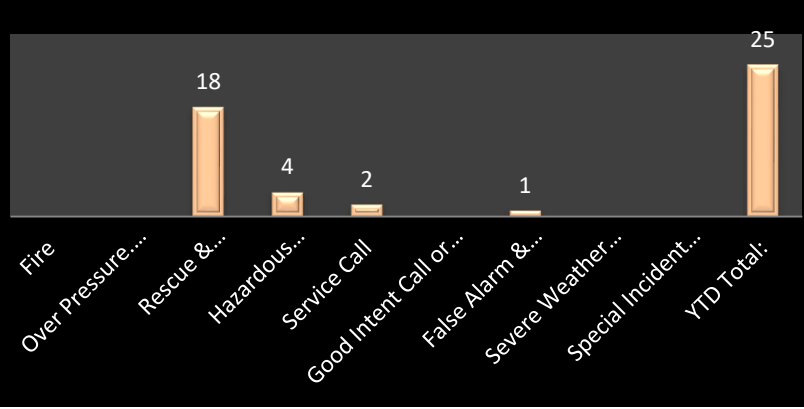

Calls by Incident Type YTD, 2023

Mutual Aid to Lake Forest Fire in District 42K June, 2023

100's	Fire	1
300's	Rescue & Emergency Medical Calls	3
600's	Good Intent Call or Cancelled En Route	
June Total:		4

Mutual Aid to Lake Forest Fire in District 42K YTD (2023)

100's	Fire	2
300's	Rescue & Emergency Medical Calls	18
600's	Good Intent Call or Cancelled En Route	
YTD Total:		20

Notes:

Average Emergent Resonse Time (June)
from Alarm to Arrival = 6:26

Average Emergent Resonse Time (2023)
from Alarm to Arrival = 5:35

Note: Response time is from tone out time to time on location