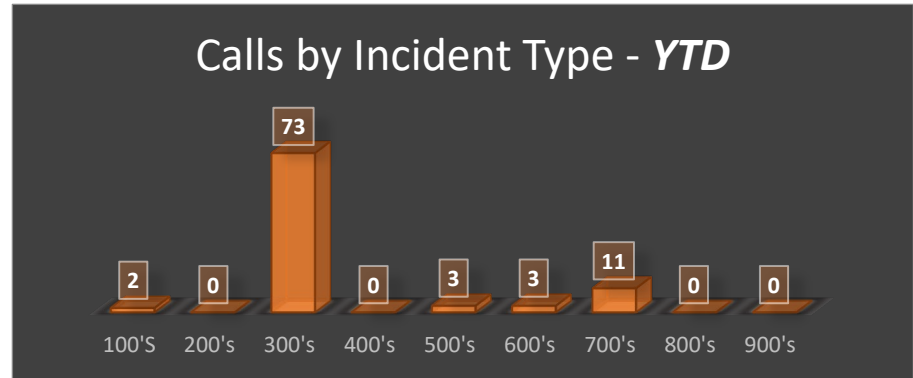

100's	Fire	2
200's	Over Pressure, Rupture, Explosion, Overheat (No Fire)	0
300's	Rescue & Emergency Medical Calls	73
400's	Hazardous Condition (No Fire)	0
500's	Service Call	3
600's	Good Intent Call	3
700's	False Alarm & False Calls	11
800's	Severe Weather & Natural Disaster	0
900's	Special Incident	0
Total YTD (Through May 2022):		92