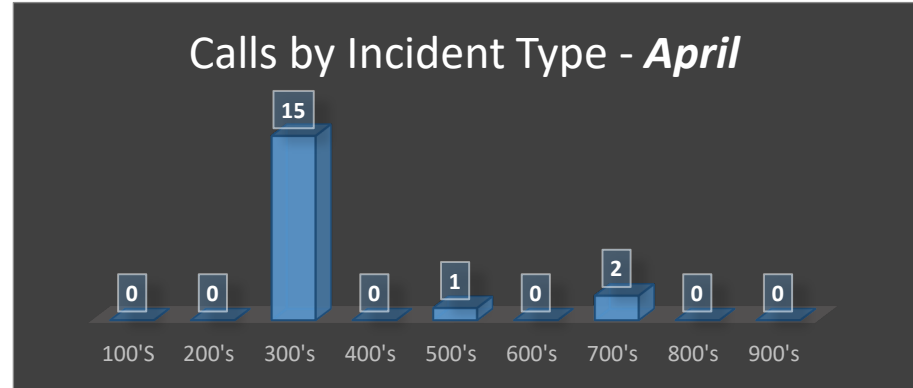

### Apr-22

**Calls by Incident Type Group - April 2022**

100'S	Fire	0
200's	Over Pressure, Rupture, Explosion, Overheat (No Fire)	0
300's	Rescue & Emergency Medical Calls	15
400's	Hazardous Condition (No Fire)	0
500's	Service Call	1
600's	Good Intent Call	0
700's	False Alarm & False Calls	2
800's	Severe Weather & Natural Disaster	0
900's	Special Incident	0
<b>April Total:</b>		<b>18</b>