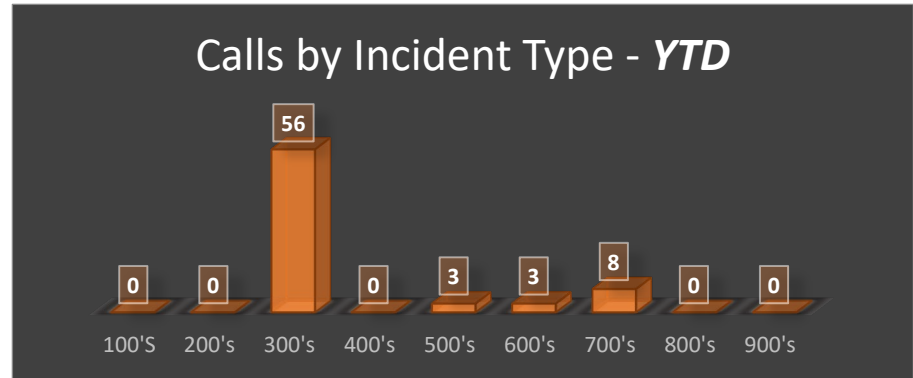

100'S	Fire	0
200's	Over Pressure, Rupture, Explosion, Overheat (No Fire)	0
300's	Rescue & Emergency Medical Calls	56
400's	Hazardous Condition (No Fire)	0
500's	Service Call	3
600's	Good Intent Call	3
700's	False Alarm & False Calls	8
800's	Severe Weather & Natural Disaster	0
900's	Special Incident	0
Total YTD (Through April 2022):		70