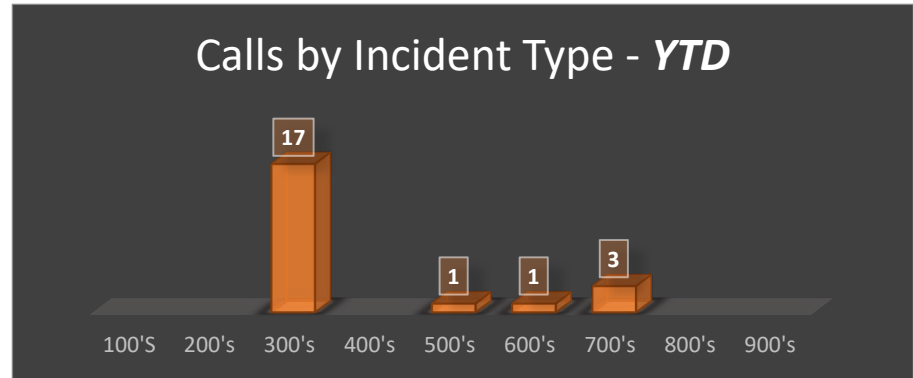

Calls by Incident Type Group - YTD (Jan 2022)

100'S	Fire	
200's	Over Pressure, Rupture, Explosion, Overheat (No Fire)	
300's	Rescue & Emergency Medical Calls	17
400's	Hazardous Condition (No Fire)	
500's	Service Call	1
600's	Good Intent Call	1
700's	False Alarm & False Calls	3
800's	Severe Weather & Natural Disaster	
900's	Special Incident	
Total YTD (Through January 2022):		22