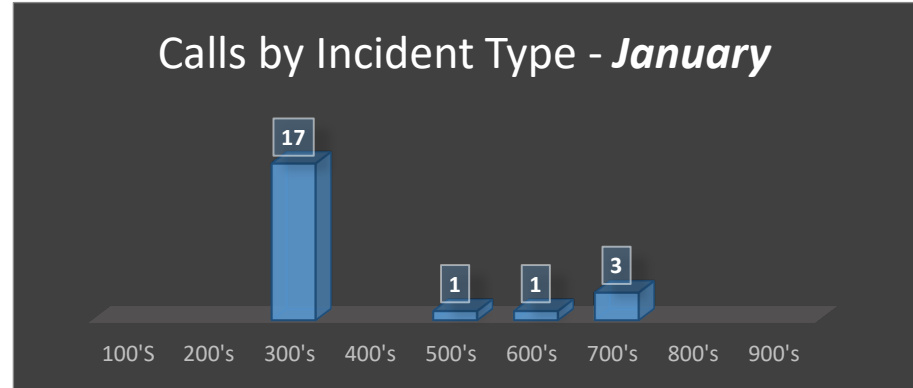

Lake Forest Fire Department

Rockland Fire District - Monthly Activity Report

Jan-22

Calls by Incident Type Group - January 2022

100's	Fire	
200's	Over Pressure, Rupture, Explosion, Overheat (No Fire)	
300's	Rescue & Emergency Medical Calls	17
400's	Hazardous Condition (No Fire)	
500's	Service Call	1
600's	Good Intent Call	1
700's	False Alarm & False Calls	3
800's	Severe Weather & Natural Disaster	
900's	Special Incident	
January Total:		22