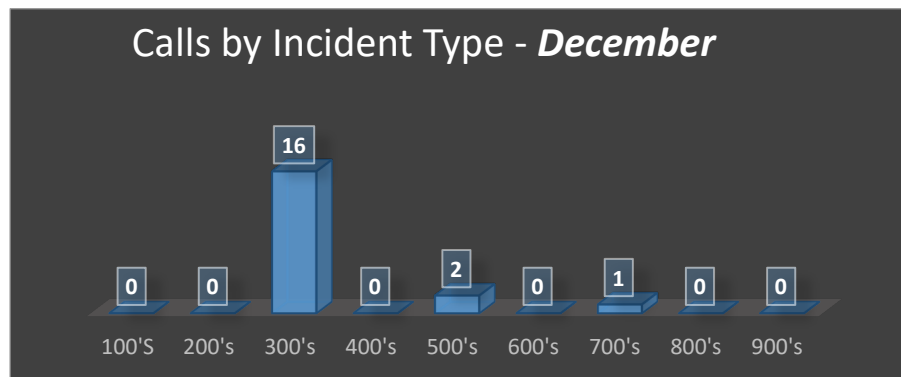

Lake Forest Fire Department Rockland Fire District - Monthly Activity Report December - 2021

Calls by Incident Type Group - December 2021

100'S	Fire	0
200's	Over Pressure, Rupture, Explosion, Overheat (No Fire)	0
300's	Rescue & Emergency Medical Calls	16
400's	Hazardous Condition (No Fire)	0
500's	Service Call	2
600's	Good Intent Call	0
700's	False Alarm & False Calls	1
800's	Severe Weather & Natural Disaster	0
900's	Special Incident	0
December Total:		19

Calls by Incident Type Group - YTD (Thru December 2021)

100'S	Fire	0
200's	Over Pressure, Rupture, Explosion, Overheat (No Fire)	0
300's	Rescue & Emergency Medical Calls	126
400's	Hazardous Condition (No Fire)	8
500's	Service Call	17
600's	Good Intent Call	6
700's	False Alarm & False Calls	14
800's	Severe Weather & Natural Disaster	0
900's	Special Incident	0
Total YTD (Through December 2021):		171

Notes:

Average Emergent Response Time (December)

From Alarm to Arrival = 6:41

Worked together with Libertyville and RFPD to provide Santa on a Firetruck event on 12/19.

Mutual Aid to Libertyville in District 46K - December 2021