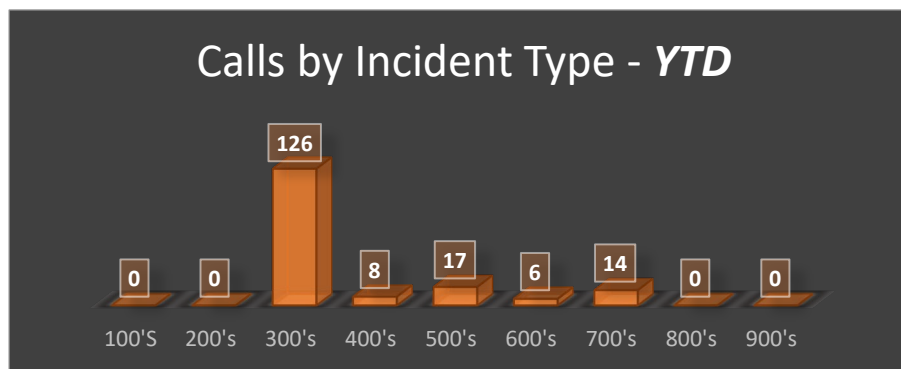

Lake Forest Fire Department Rockland Fire District - Monthly Activity Report December - 2021

Calls by Incident Type Group - December 2021

100'S	Fire	0
200's	Over Pressure, Rupture, Explosion, Overheat (No Fire)	0
300's	Rescue & Emergency Medical Calls	16
400's	Hazardous Condition (No Fire)	0
500's	Service Call	2
600's	Good Intent Call	0
700's	False Alarm & False Calls	1
800's	Severe Weather & Natural Disaster	0
900's	Special Incident	0
December Total:		19

Calls by Incident Type Group - YTD (Thru December 2021)

100'S	Fire	0
200's	Over Pressure, Rupture, Explosion, Overheat (No Fire)	0
300's	Rescue & Emergency Medical Calls	126
400's	Hazardous Condition (No Fire)	8
500's	Service Call	17
600's	Good Intent Call	6
700's	False Alarm & False Calls	14
800's	Severe Weather & Natural Disaster	0
900's	Special Incident	0
Total YTD (Through December 2021):		171

Notes:

Average Emergent Response Time (December)

From Alarm to Arrival = 6:41

Worked together with Libertyville and RFPD to provide Santa on a Firetruck event on 12/19.

Mutual Aid to Libertyville in District 46K - December 2021