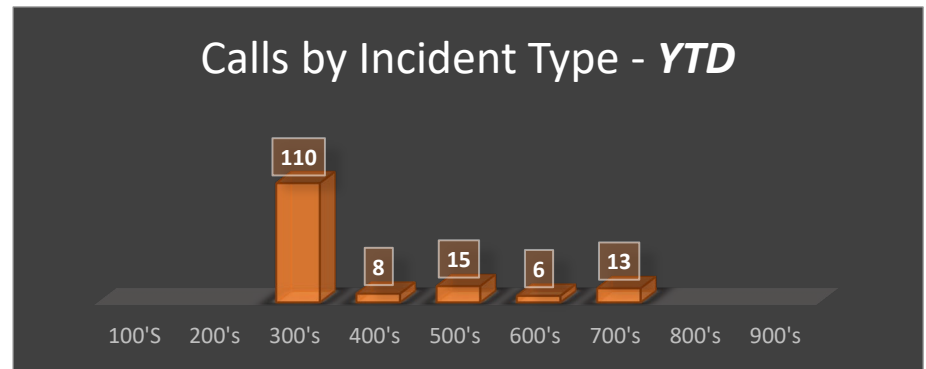

Lake Forest Fire Department Rockland Fire District - Monthly Activity Report November - 2021

Calls by Incident Type Group - November 2021

100's	Fire	
200's	Over Pressure, Rupture, Explosion, Overheat (No Fire)	
300's	Rescue & Emergency Medical Calls	9
400's	Hazardous Condition (No Fire)	1
500's	Service Call	
600's	Good Intent Call	2
700's	False Alarm & False Calls	1
800's	Severe Weather & Natural Disaster	
900's	Special Incident	
November Total:		

Calls by Incident Type Group - YTD (Thru November 2021)

100'S	Fire	
200's	Over Pressure, Rupture, Explosion, Overheat (No Fire)	
300's	Rescue & Emergency Medical Calls	110
400's	Hazardous Condition (No Fire)	8
500's	Service Call	15
600's	Good Intent Call	6
700's	False Alarm & False Calls	13
800's	Severe Weather & Natural Disaster	
900's	Special Incident	
Total YTD (Through November 2021):		152