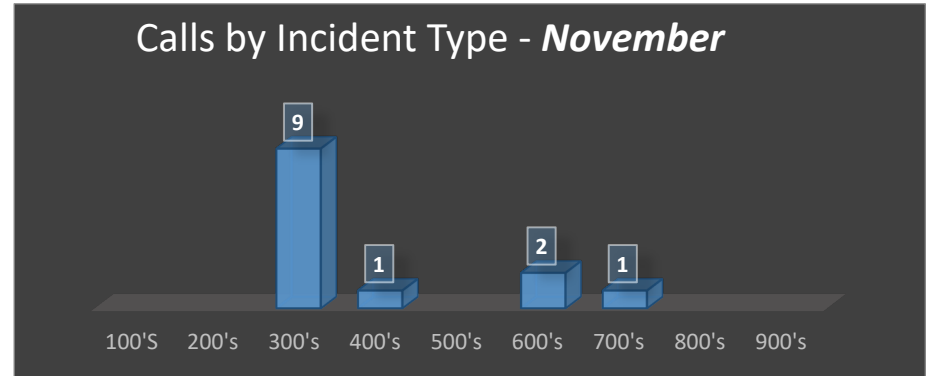

Lake Forest Fire Department Rockland Fire District - Monthly Activity Report November - 2021

Calls by Incident Type Group - November 2021

100's	Fire	
200's	Over Pressure, Rupture, Explosion, Overheat (No Fire)	
300's	Rescue & Emergency Medical Calls	9
400's	Hazardous Condition (No Fire)	1
500's	Service Call	
600's	Good Intent Call	2
700's	False Alarm & False Calls	1
800's	Severe Weather & Natural Disaster	
900's	Special Incident	
November Total:		

Calls by Incident Type Group - YTD (Thru November 2021)

100'S	Fire	
200's	Over Pressure, Rupture, Explosion, Overheat (No Fire)	
300's	Rescue & Emergency Medical Calls	110
400's	Hazardous Condition (No Fire)	8
500's	Service Call	15
600's	Good Intent Call	6
700's	False Alarm & False Calls	13
800's	Severe Weather & Natural Disaster	
900's	Special Incident	
Total YTD (Through November 2021):		152