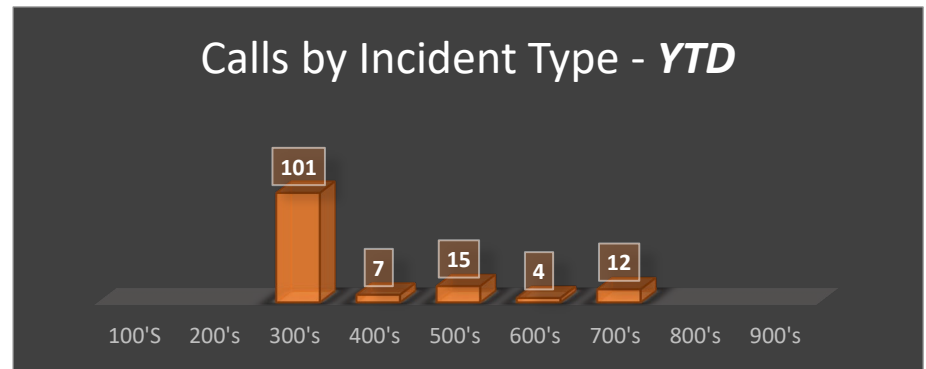

# Lake Forest Fire Department Rockland Fire District - Monthly Activity Report October - 2021

**Calls by Incident Type Group - October 2021**

100's	Fire	
200's	Over Pressure, Rupture, Explosion, Overheat (No Fire)	
300's	Rescue & Emergency Medical Calls	13
400's	Hazardous Condition (No Fire)	1
500's	Service Call	3
600's	Good Intent Call	
700's	False Alarm & False Calls	2
800's	Severe Weather & Natural Disaster	
900's	Special Incident	
<b>October Total:</b>		<b>19</b>

**Calls by Incident Type Group - YTD (Thru October 2021)**

100'S	Fire	
200's	Over Pressure, Rupture, Explosion, Overheat (No Fire)	
300's	Rescue & Emergency Medical Calls	101
400's	Hazardous Condition (No Fire)	7
500's	Service Call	15
600's	Good Intent Call	4
700's	False Alarm & False Calls	12
800's	Severe Weather & Natural Disaster	
900's	Special Incident	
<b>Total YTD (Through October 2021):</b>		<b>139</b>

**Notes:**

**Average Emergent Response Time (October)**  
From Alarm to Arrival = 6:31

Busy month with 19 calls in 42K

**Mutual Aid to Libertyville in District 46K - October 2021**

		1
--	--	---

**Mutual Aid to Libertyville in District 46K - TYD (Jan-Oct 2021)**