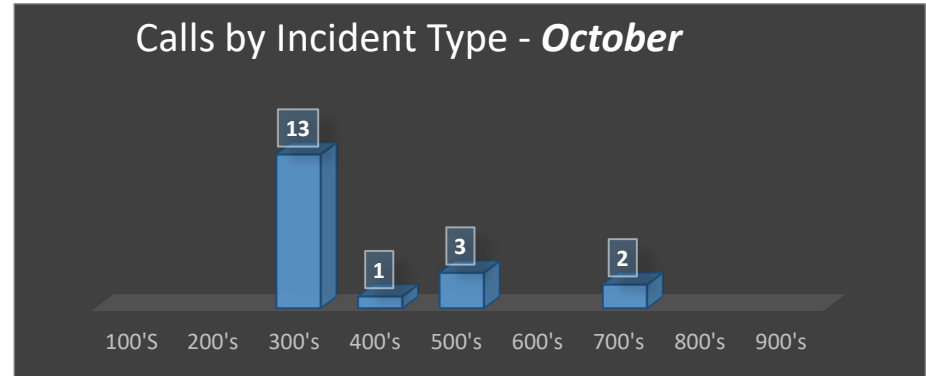

# Lake Forest Fire Department Rockland Fire District - Monthly Activity Report October - 2021

**Calls by Incident Type Group - October 2021**

100's	Fire	
200's	Over Pressure, Rupture, Explosion, Overheat (No Fire)	
300's	Rescue & Emergency Medical Calls	13
400's	Hazardous Condition (No Fire)	1
500's	Service Call	3
600's	Good Intent Call	
700's	False Alarm & False Calls	2
800's	Severe Weather & Natural Disaster	
900's	Special Incident	
<b>October Total:</b>		<b>19</b>

**Calls by Incident Type Group - YTD (Thru October 2021)**

100'S	Fire	
200's	Over Pressure, Rupture, Explosion, Overheat (No Fire)	
300's	Rescue & Emergency Medical Calls	101
400's	Hazardous Condition (No Fire)	7
500's	Service Call	15
600's	Good Intent Call	4
700's	False Alarm & False Calls	12
800's	Severe Weather & Natural Disaster	
900's	Special Incident	
<b>Total YTD (Through October 2021):</b>		<b>139</b>

**Notes:**

**Average Emergent Response Time (October)**  
From Alarm to Arrival = 6:31

Busy month with 19 calls in 42K

**Mutual Aid to Libertyville in District 46K - October 2021**

		1
--	--	---

**Mutual Aid to Libertyville in District 46K - TYD (Jan-Oct 2021)**