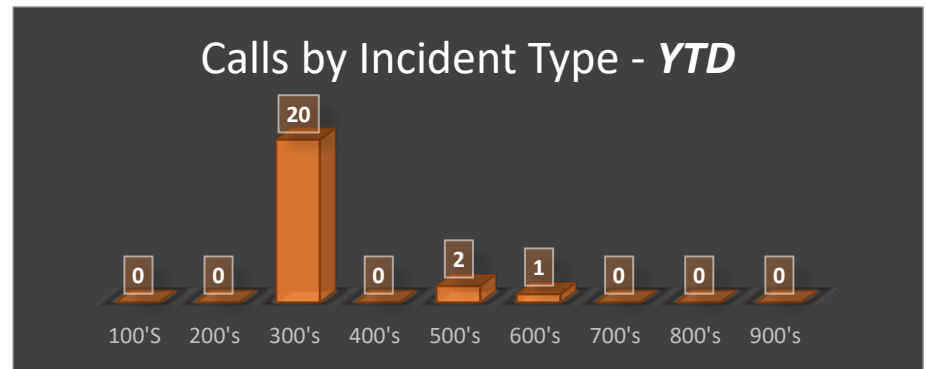

Lake Forest Fire Department Rockland Fire District - Monthly Activity Report February - 2021

Calls by Incident Type Group - February 2021

100'S	Fire	0
200's	Over Pressure, Rupture, Explosion, Overheat (No Fire)	0
300's	Rescue & Emergency Medical Calls	10
400's	Hazardous Condition (No Fire)	0
500's	Service Call	1
600's	Good Intent Call	1
700's	False Alarm & False Calls	0
800's	Severe Weather & Natural Disaster	0
900's	Special Incident	0
February Total:		12

Calls by Incident Type Group - YTD (Thru Feb 2021)

100'S	Fire	0
200's	Over Pressure, Rupture, Explosion, Overheat (No Fire)	0
300's	Rescue & Emergency Medical Calls	20
400's	Hazardous Condition (No Fire)	0
500's	Service Call	2
600's	Good Intent Call	1
700's	False Alarm & False Calls	0
800's	Severe Weather & Natural Disaster	0
900's	Special Incident	0
Total YTD (Through February 2021):		23