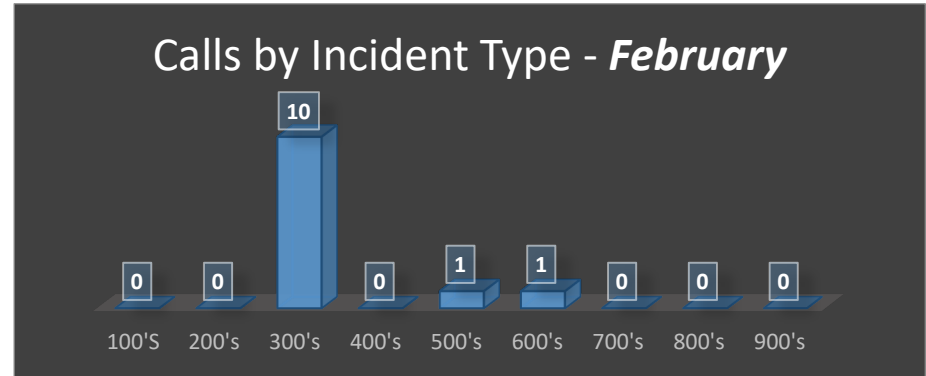

Lake Forest Fire Department Rockland Fire District - Monthly Activity Report February - 2021

Calls by Incident Type Group - February 2021

100'S	Fire	0
200's	Over Pressure, Rupture, Explosion, Overheat (No Fire)	0
300's	Rescue & Emergency Medical Calls	10
400's	Hazardous Condition (No Fire)	0
500's	Service Call	1
600's	Good Intent Call	1
700's	False Alarm & False Calls	0
800's	Severe Weather & Natural Disaster	0
900's	Special Incident	0
February Total:		12

Calls by Incident Type Group - YTD (Thru Feb 2021)

100'S	Fire	0
200's	Over Pressure, Rupture, Explosion, Overheat (No Fire)	0
300's	Rescue & Emergency Medical Calls	20
400's	Hazardous Condition (No Fire)	0
500's	Service Call	2
600's	Good Intent Call	1
700's	False Alarm & False Calls	0
800's	Severe Weather & Natural Disaster	0
900's	Special Incident	0
Total YTD (Through February 2021):		23